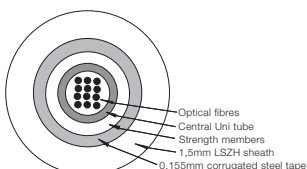

Indoor/Outdoor cables with corrugated steel armouring for full rodent protection, multimode

2 to 24 fibres