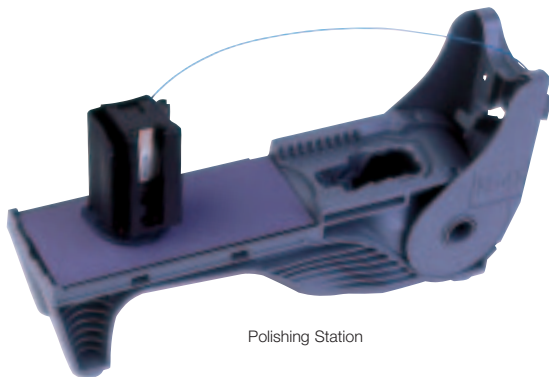

1.2 Fibre Cabling

1.2.1 Volition™ VF-45™

Tools and Consumables

Description

VF-45 Tools and Consumables

The VOL-0562 socket termination kit contains all the materials necessary to install VF-45 sockets onto duplex fibre optic cable. Cable and fibre strippers, polishing and socket assembly fixture and inspection viewer - all fit into a compact carrying case. The termination kit works in concert with the 'snap together' design of the socket to eliminate many of the steps and much of the labour associated with traditional fibre optic terminations. With the VF-45 socket termination kit, you can complete fibre installations faster and easier; duplex fibre terminations can be completed in less than two minutes.

Polishing Station