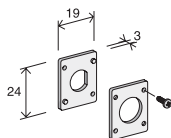

ST adapter, 24x19x3mm	P33425AA
ST coupling, Screws supplied for fixing to the patch panels	

SC adapter, 24x19x3mm	P33420AA
SC coupling, Screws supplied for fixing to the patch panels	

Storage kit, 160x100x38mm	P33415AA
Including an arm and a drum	