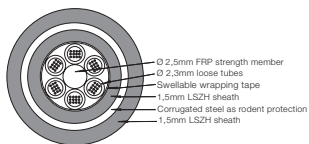

62,5/125 µm, 4 fibres LSZH with aramid yarn and corrugated steel outer diameter: 8,5 mm Length: 4000 m, PU: 1, MOQ: 1	VOL-IO S64
62,5/125 µm, 6 fibres LSZH with aramid yarn and corrugated steel outer diameter: 8,5 mm Length: 4000 m, PU: 1, MOQ: 1	VOL-IO S66
62,5/125 µm, 8 fibres LSZH with aramid yarn and corrugated steel outer diameter: 8,5 mm Length: 4000 m, PU: 1, MOQ: 1	VOL-IO S68
62,5/125 µm, 12 fibres LSZH with aramid yarn and corrugated steel outer diameter: 8,5 mm Length: 4000 m, PU: 1, MOQ: 1	VOL-IO S612
62,5/125 µm, 24 fibres LSZH with aramid yarn and corrugated steel outer diameter: 9,5 mm Length: 4000 m, PU: 1, MOQ: 1	VOL-IO S624
62,5/125 µm, 48 fibres LSZH with corrugated steel outer diameter: 14,5 mm, Length: 2000 m, PU: 1, MOQ: 1	VOL-IO S648
62,5/125 µm, 72 fibres LSZH with corrugated steel outer diameter: 14,5 mm, Length: 2000 m, PU: 1, MOQ: 1	VOL-IO S672
62,5/125 µm, 96 fibres LSZH with corrugated steel outer diameter: 16,5 mm, Length: 2000 m, PU: 1, MOQ: 1	VOL-IO S696
62,5/125 µm, 144 fibres LSZH with corrugated steel outer diameter: 22,5 mm, Length: 2000 m, PU: 1, MOQ: 1	VOL-IO S6144

48 to 144 fibres