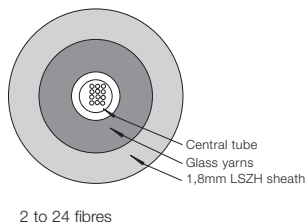

Indoor/Outdoor Glass yarn cables, with light rodent protection, multimode

9/125 µm, 2 fibres

LSZH with glass yarn, outer diameter: 11 mm
Length: 1000 m, PU: 1, MOQ: 1

VOL-IO G92

9/125 µm, 4 fibres

LSZH with glass yarn, outer diameter: 11 mm
Length: 1000 m, PU: 1, MOQ: 1

VOL-IO G94

9/125 µm, 6 fibres

LSZH with glass yarn, outer diameter: 11 mm
Length: 500 m, PU: 1, MOQ: 1

VOL-IO G96

9/125 µm, 8 fibres

LSZH with glass yarn, outer diameter: 11 mm
Length: 1000 m, PU: 1, MOQ: 1

VOL-IO G98

9/125 µm, 12 fibres

LSZH with glass yarn, outer diameter: 11 mm
Length: 500 m, PU: 1, MOQ: 1

VOL-IO G912

9/125 µm, 24 fibres

LSZH with glass yarn, outer diameter: 11 mm
Length: 500 m, PU: 1, MOQ: 1

VOL-IO G924