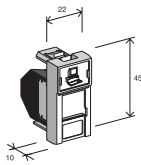

1.1 Copper Cabling

1.1.2 Volition™ RJ45 Giga Faceplates

Description

RJ45 Faceplates

The Giga sockets are available with a vertical front face in the following sizes:

- 22.5 x 45 mm
- 45 x 45 mm

Highlights

- Accept RJ45 Giga Jack (UTP, FTP, STP)
- White surround
- Label holder and label with logo (telephone or computer)

Type/Order Text

Ref.-No.

Volition™ Faceplates, Giga, PU: 1pc/bag, MOQ: 24 bags
The 22.5x45 and 45x45 formats accept (optional) colour icons, Shutter for dust protection, Depth 27 mm

Volition™ RJ45 Giga Jack, 22,5x45 mm

P28753AB

Volition™ RJ45 Giga Jack, 45x45 mm

P28756AB