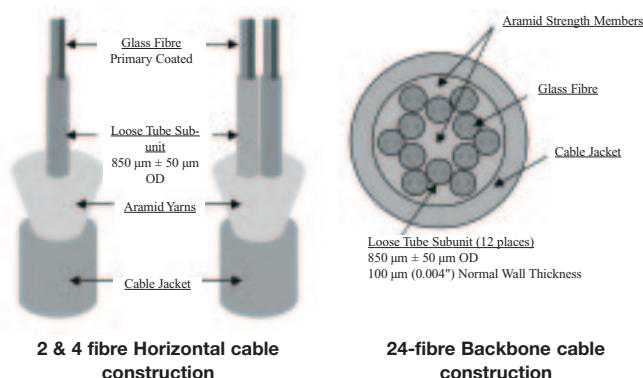

1.2 Fibre Cabling

1.2.4 Volition™ Installation Indoor

Cable 50/125µm, 62,5/125µm, 9/125µm

Description

Indoor, horizontal and backbone cable

All 50/125 Volition™ multimode indoor cables are in accordance with the latest OM2 specifications as described in ISO 11801. Their bandwidth x length product is 500 MHz x km at 850nm and 800 MHz x km at 1300nm. Selected types are also available with OM3 rated fibre with a bandwidth x length product of 1500/500 MHz x km (OFL) and 2000/500 MHz x km (effective LASER launch) at 850/1300nm wavelengths.

These features make Volition OM2 fibre cable the perfect medium for Gigabit-Ethernet (1000 Base-SX and 1000 Base-LX) applications. Cables with OM3 fibre are optimized for applications in the first optical window and are therefore ideal for 10 Gigabit/s transmission links. Distances of up to 550 m at Gigabit Ethernet speeds (1000 Base-SX) and up to 300 m at 10 Gigabit/s (10G Base-SX) can easily be achieved.

For details of how to order plenum and riser rated horizontal or backbone cable consult your local sales office.

Fibre Specifications

-Fibre	OM2	OM3
50/125µm	Bandwidth ≥ 500 MHz x km @ 850nm ≥ 800 MHz x km @ 1300nm	Bandwidth (OFL) ≥ 1500 MHz x km @ 850nm ≥ 500 MHz x km @ 1300nm Bandwidth (Laser Launch) ≥ 2000 MHz x km @ 850 nm
	Attenuation Indoor Cables ≤ 3,5 dB/km @ 850 nm ≤ 1,2 dB/km @ 1300 nm Attenuation Indoor/Outdoor Cables ≤ 2,7 dB/km @ 850 nm ≤ 0,8 dB/km @ 1300 nm Numerical Aperture 0,200 ± 0,015 Index of refraction 1,482 @ 850 nm 1,477 @ 1300nm	Attenuation Indoor Cables ≤ 3,0 dB/km @ 850 nm ≤ 1,0 dB/km @ 1300 nm Attenuation Indoor/Outdoor Cables ≤ 3,0 dB/km @ 850 nm ≤ 1,0 dB/km @ 1300 nm Numerical Aperture 0,200 ± 0,015 Index of refraction 1,482 @ 850 nm 1,477 @ 1300nm
	OM1	
62,5/125µm	Bandwidth ≥ 200 MHz x km @ 850nm ≥ 500 MHz x km @ 1300nm Attenuation Indoor Cables ≤ 3,5 dB/km @ 850 nm ≤ 1,0 dB/km @ 1300 nm Attenuation Indoor/Outdoor Cables ≤ 3,2 dB/km @ 850 nm ≤ 1,0 dB/km @ 1300 nm	
	Attenuation Indoor Cables ≤ 0,7 dB/km @ 1310 nm ≤ 0,7 dB/km @ 1550 nm Attenuation Indoor/Outdoor Cables ≤ 0,4 dB/km @ 1310 nm ≤ 0,25 dB/km @ 1550 nm	
9/125µm	Attenuation Indoor Cables ≤ 0,7 dB/km @ 1310 nm ≤ 0,7 dB/km @ 1550 nm Attenuation Indoor/Outdoor Cables ≤ 0,4 dB/km @ 1310 nm ≤ 0,25 dB/km @ 1550 nm