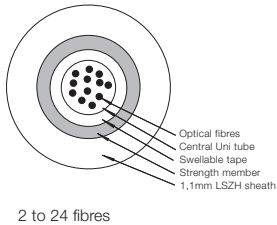

48 to 144 fibres

1.2 Fibre Cabling

1.2.4 Volition™ Installation Indoor/Outdoor Cable, 9/125/250µm

Type/Order Text

Ref.-No.

Indoor/Outdoor aramid yarn, without rodent protection, multimode

9/125 µm, 2 fibres