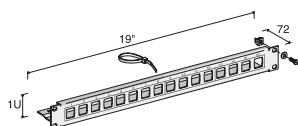

1.1 Copper Cabling

1.1.2 Volition™ RJ45 Giga Patch Panels

Description

RJ45 Giga Patch Panels

Ergonomically designed, the RJ45 Giga patch panels can easily be mounted in racks, wall boxes or cabinets with a 19" format.

The shielded version of the RJ45 Giga patch panel supports cables of all common diameters and provides effective protection against electromagnetic interference due to 360° contact of the cable braids on a single earth plane.

Highlights

- Easy implementation
- Port blanking plugs
- Cable safety through rear cable fixing
- Individual connectors, preventing any risk of interference from one socket to another
- Coloured Bezels for easy identification of service

Type/Order Text

Ref.-No.

Volition™ 19" Patch Panels, non equipped, Giga

Volition™ 19" x 1U x 70mm Patch Panel, 16 ports,
Giga, brushed alu

P33255AA

Volition™ 19" x 1U x 70mm Patch Panel, 16 ports,
Giga, black alu

P33355AA