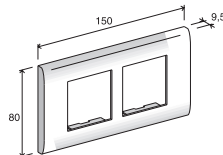

Volition™ Lid for Surface Mounted Box
RAL 9011, 150x80x9.5 mm,
Fits on P28691AA,
For 2, 45x45 mm modules

P28691AA