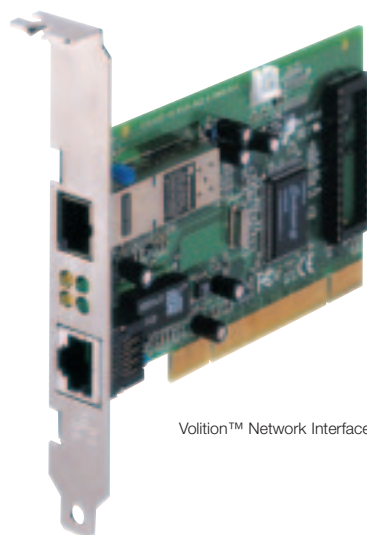

1.3 Networking Hardware

1.3.2 Volition™ Network Interface Cards

Description

Network Interface Cards

The Volition fibre based PCI network interface card supports Fast Ethernet protocols, 100 Mb/s. The Nic supports most major operating systems and offer high performance with reliable operation in todays demanding networks.

The 100 Mb/s card operates at either full or half duplex. The VOL-N100VF+TX card has a VF-45 optical port plus an RJ45 copper port with wake on LAN feature and therefore offers full flexibility for migration paths.

Highlights:

- IEEE 802.3/802.3u and 802.3z compliant
- 32 bit bus mastering (10 and 100Mb/s cards)
- most common operating systems supported
- dual port copper/fibre 100Mb/s NIC available for easy network migration (VOL-N100VF + TX)

Volition™ Network Interface Card