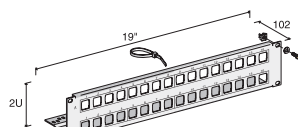

P33355AA

Volition™ 19" x 1U x 100mm Patch Panel, 24 ports,
Giga, brushed alu

P33275AA

Volition™ 19" x 1U x 100mm Patch Panel, 24 ports,
Giga, black alu

P33375AA

Volition™ 19" x 2U x 100mm Patch Panel, 32 ports,
Giga, brushed alu