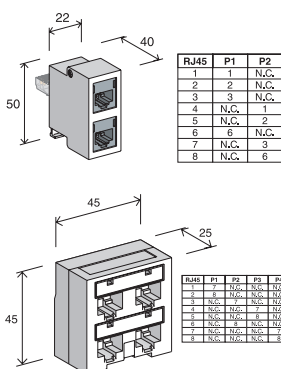

1.1 Copper Cabling

1.1.4 Volition™ RJ45 Double Adapters

Description

Volition™ RJ45 Double Adapters for Patch Panels and Sockets

These adapters allow simple, low cost increase of the number of users on an access point and permit the use of standard cords for terminal connection.

The adapter boxes are available in different versions :

- Adapters with an RJ45 telephone socket serving as interface between the male telephone connector and the female RJ45 socket
- Digital adapters equipped with bus terminal resistors
- Doublers and quadruplers, to share the pairs allocated to telephony or computers

Type/Order Text

Ref.-No.

Volition™ RJ45 9-pin and 8-pin Double Adapters for Patch Panels and Sockets

Consists of a male RJ45 plug & 2 female RJ45 connectors for sharing pairs, Adaptable to all 16, 24, 32 or 48 patch panels and RJ45 sockets

PU: 1, MOQ: 10

Ethernet 100Base Tx / Ethernet 100Base Tx	9-pin	P29341B5
Ethernet 100Base Tx / Numeric Telephone	9-pin	P29345B5
Token Ring-Numeris / Token Ring-Numeris	9-pin	P29325BA
Ethernet 10Base Tx / Ethernet 10Base Tx	9-pin	P29342BA

Ethernet 100Base Tx / Ethernet 100Base Tx	8-pin	P29340B5
Ethernet 100Base Tx / Numeric Telephone	8-pin	P29344B5
Token Ring-Numeris / Token Ring-Numeris	8-pin	P29324BA
Ethernet 10Base Tx / Ethernet 10Base Tx	8-pin	P29343BA
Ethernet 10Base Tx / Y Wiring Telephone	8-pin	P29359BA
Point to Point ISDN 100 Ohm Adapter	-	P29323BA