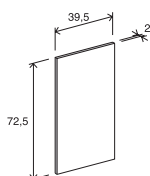

P28692AA

1.1 Copper Cabling

1.1.3 Volition™ 45x45 Module Supports

Type/Order Text

Ref.-No.

45x45 Module Supports

Volition™ Insulating Partition (ABS), 39,5x72,5x2mm

P28693AA