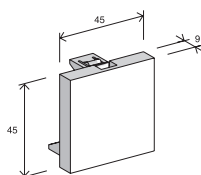

Volition™ Blanking Plugs

Volition™ 45x45mm Full Cover **P28250AA**

Volition™ 22,5x45mm Half Cover **P28251AA**