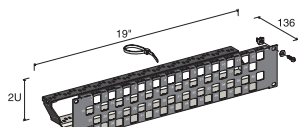

Volition™ 19" x 2U x 130mm Patch Panel, 48 ports,
Giga, brushed alu

P33285AA

Volition™ 19" x 2U x 130mm Patch Panel, 48 ports,
Giga, black alu

P33385AA