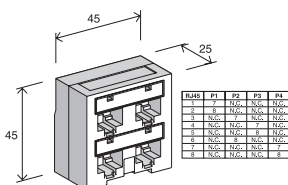

Ethernet 100Base Tx / Ethernet 100Base Tx	8-pin	P29340B5
Ethernet 100Base Tx / Numeric Telephone	8-pin	P29344B5
Token Ring-Numeris / Token Ring-Numeris	8-pin	P29324BA
Ethernet 10Base Tx / Ethernet 10Base Tx	8-pin	P29343BA
Ethernet 10Base Tx / Y Wiring Telephone	8-pin	P29359BA
Point to Point ISDN 100 Ohm Adapter	-	P29323BA