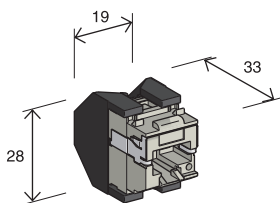

Volition™ RJ45 Giga Jack, Cat 5e, FTP, light grey
8 contacts and a ninth point to ensure the grounding continuity
PU: 8 pcs/bag
MOQ: 12 bags

P28771AB