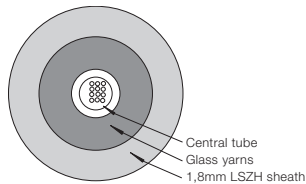

Indoor/Outdoor Glass yarn cables, with light rodent protection, multimode

2 to 24 fibres

50/125 µm, 4 fibres

LSZH with glass yarn, outer diameter: 11 mm
Length: 500 m, PU: 1, MOQ: 1

VOL-IO G54

50/125 µm, 6 fibres

LSZH with glass yarn, outer diameter: 11 mm
Length: 500 m, PU: 1, MOQ: 1

VOL-IO G56

50/125 µm, 8 fibres

LSZH with glass yarn, outer diameter: 11 mm
Length: 4000 m, PU: 1, MOQ: 1

VOL-IO G58

50/125 µm, 12 fibres

LSZH with glass yarn, outer diameter: 11 mm
Length: 500 m, PU: 1, MOQ: 1

VOL-IO G512

50/125 µm, 24 fibres

LSZH with glass yarn, outer diameter: 11 mm
Length: 500 m, PU: 1, MOQ: 1

VOL-IO G524

50/125 µm, 48 fibres

LSZH with glass yarn and FRP (Fibreglass Reinforced Plastic)
outer diameter: 13,5 mm, Length: 500 m, PU: 1, MOQ: 1

VOL-IO G548

50/125 µm, 72 fibres

LSZH with glass yarn and FRP (Fibreglass Reinforced Plastic)
outer diameter: 13,5 mm, Length: 2000 m, PU: 1, MOQ: 1

VOL-IO G572

50/125 µm, 96 fibres

LSZH with glass yarn and FRP (Fibreglass Reinforced Plastic)
outer diameter: 15 mm, Length: 2000 m, PU: 1, MOQ: 1

VOL-IO G596

50/125 µm, 144 fibres

LSZH with glass yarn and FRP (Fibreglass Reinforced Plastic)
outer diameter: 18 mm, Length: 2000 m, PU: 1, MOQ: 1

VOL-IO G5144