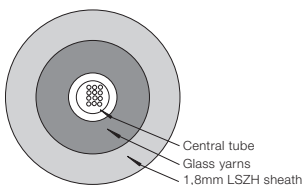

VOL-IO A6144

Indoor/Outdoor Glass yarn cables, with light rodent protection, multimode

2 to 24 fibres

62,5/125 µm, 4 fibres

LSZH with glass yarn, outer diameter: 11 mm
Length: 500 m, PU: 1, MOQ: 1

VOL-IO G64