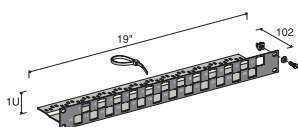

Volition™ 19" x 1U x 100mm Patch Panel, 24 ports,
Giga, brushed alu

P33275AA

Volition™ 19" x 1U x 100mm Patch Panel, 24 ports,
Giga, black alu

P33375AA