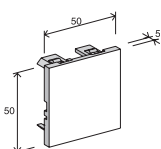

Volition™ Double Surface Mounted Box, 365x120x60 for 2x7 sockets

P28612AA

Volition™ Blanking Plugs

Volition™ 50x50 mm Full Cover

12391500