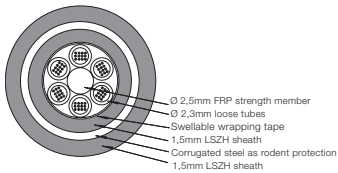

9/125 µm, 24 fibres

LSZH with aramid yarn, outer diameter: 8 mm
Length: 500 m, PU: 1, MOQ: 1

VOL-IO A924

9/125 µm, 48 fibres

LSZH with FRP (Fibreglass Reinforced Plastic)
outer diameter: 10,5 mm, Length: 2000 m, PU: 1, MOQ: 1

VOL-IO A948

9/125 µm, 72 fibres

LSZH with FRP (Fibreglass Reinforced Plastic)
outer diameter: 10,5 mm, Length: 2000 m, PU: 1, MOQ: 1

VOL-IO A972

9/125 µm, 96 fibres

LSZH with FRP (Fibreglass Reinforced Plastic)
outer diameter: 12 mm, Length: 2000 m, PU: 1, MOQ: 1

VOL-IO A996

9/125 µm, 144 fibres

LSZH with FRP (Fibreglass Reinforced Plastic)
outer diameter: 15 mm, Length: 2000 m, PU: 1, MOQ: 1

VOL-IO A9144