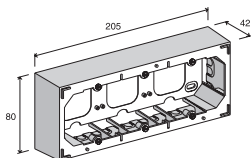

Volition™ Surface Mounted Box
RAL 9011, 205x80x42 mm,
Takes the P28696A top,
For 3, 45x45 mm modules

P28695AA