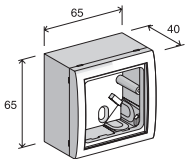

1.1 Copper Cabling

1.1.3 Volition™ 50x50 Module Supports

Description

50x50 Module Supports

Easy to install, the boxes are either pre-pierced for cable entry or are provided with push-in openings.

The range includes models for different applications:

- Wall mounting boxes in ABS, single socket or multiple sockets
- Surface mounted or flush mounted boxes in aluminium, single and double versions, several lengths available
- Floor boxes, for use in computer centres or offices with false floors

Type/Order Text

Ref.-No.

Volition™ Surface Mounted Single Box, RAL 9011

RAL9011, For 1, 50x50 mm module

Volition™ 65x65x48 Surface Mounted Single Box, RAL 9011

P28410AA