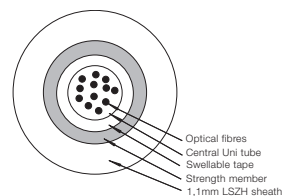

Type/Order Text

Ref.-No.

Indoor/Outdoor aramid yarn, without rodent protection, multimode

2 to 24 fibres

50/125 µm, 2 fibres

LSZH with aramid yarn, outer diameter: 7 mm
Length: 500 m, PU: 1, MOQ: 1

VOL-IO A52

50/125 µm, 4 fibres

LSZH with aramid yarn, outer diameter: 7 mm
Length: 500 m, PU: 1, MOQ: 1

VOL-IO A54

50/125 µm, 6 fibres

LSZH with aramid yarn, outer diameter: 7 mm
Length: 500 m, PU: 1, MOQ: 1E

VOL-IO A56

50/125 µm, 8 fibres

LSZH with aramid yarn, outer diameter: 7 mm
Length: 500 m, PU: 1, MOQ: 1

VOL-IO A58