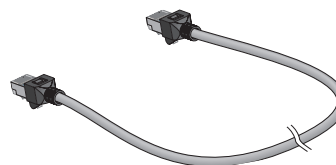

1.1 Copper Cabling

1.1.6 Volition™ Cat 6 RJ45 to RJ45 Patch Cables

Description

Volition™ Cat 6 RJ45 to RJ45 Patch Cable, 100 Ohms

Used for the links between the patch panels and the active elements or for connection of the terminal equipment to the wall socket. The cables are available in various lengths and UTP or SSTP for individual electromagnetic interference requirements. All patch cables can be used with any RJ45 Keystone or Giga Jack / module.

The RJ45/RJ45 Category 6 patch cables complete the EN50173, ISO 11801 or TIA/EIA-568 Class E channel.

Type/Order Text

Ref.-No.

Volition™ Cat 6 RJ45 to RJ45 Patch Cable, UTP, LSOH

8 contacts RJ45, equipped with a boot, Colour: turquoise

Volition™ Cat 6 RJ45 to RJ45 Patch Cable, UTP, LSOH, 0,5 m	PU: 1, MOQ: 12	VOL-6UL-L0.5
Volition™ Cat 6 RJ45 to RJ45 Patch Cable, UTP, LSOH, 1 m	PU: 1, MOQ: 12	VOL-6UL-L1
Volition™ Cat 6 RJ45 to RJ45 Patch Cable, UTP, LSOH, 2 m	PU: 1, MOQ: 12	VOL-6UL-L2
Volition™ Cat 6 RJ45 to RJ45 Patch Cable, UTP, LSOH, 3 m	PU: 1, MOQ: 12	VOL-6UL-L3
Volition™ Cat 6 RJ45 to RJ45 Patch Cable, UTP, LSOH, 5 m	PU: 1, MOQ: 6	VOL-6UL-L5

Volition™ Cat 6 RJ45 to RJ45 Patch Cable, UTP, PVC,

8 contacts RJ45, equipped with a boot, Colour: turquoise

Volition™ Cat 6 RJ45 to RJ45 Patch Cable, UTP, PVC, 0,5 m	PU: 1, MOQ: 12	VOL-6UP-L0.5
Volition™ Cat 6 RJ45 to RJ45 Patch Cable, UTP, PVC, 1 m	PU: 1, MOQ: 12	VOL-6UP-L1
Volition™ Cat 6 RJ45 to RJ45 Patch Cable, UTP, PVC, 2 m	PU: 1, MOQ: 12	VOL-6UP-L2
Volition™ Cat 6 RJ45 to RJ45 Patch Cable, UTP, PVC, 3 m	PU: 1, MOQ: 12	VOL-6UP-L3
Volition™ Cat 6 RJ45 to RJ45 Patch Cable, UTP, PVC, 5 m	PU: 1, MOQ: 6	VOL-6UP-L5

Volition™ Cat 6 RJ45 to RJ45 Patch Cable, SSTP, LSOH,

Shielded RJ45, equipped with a boot, Colour: turquoise

Volition™ Cat 6 RJ45 to RJ45 Patch Cable, SSTP, LSOH, 0,5 m	PU: 1, MOQ: 12	VOL-6SSL-L0.5
Volition™ Cat 6 RJ45 to RJ45 Patch Cable, SSTP, LSOH, 1 m	PU: 1, MOQ: 12	VOL-6SSL-L1
Volition™ Cat 6 RJ45 to RJ45 Patch Cable, SSTP, LSOH, 2 m	PU: 1, MOQ: 12	VOL-6SSL-L2
Volition™ Cat 6 RJ45 to RJ45 Patch Cable, SSTP, LSOH, 3 m	PU: 1, MOQ: 12	VOL-6SSL-L3
Volition™ Cat 6 RJ45 to RJ45 Patch Cable, SSTP, LSOH, 5 m	PU: 1, MOQ: 6	VOL-6SSL-L5