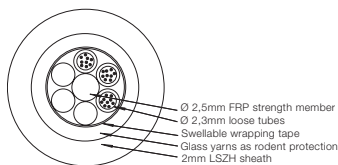

48 to 144 fibres