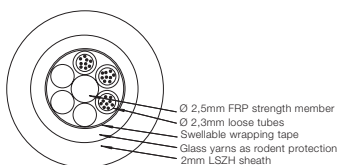

1.2.4 Volition™ Installation Indoor/Outdoor Cable, 62,5/125/250µm

Type/Order Text

Ref.-No.

Indoor/Outdoor Glass yarn cables, with light rodent protection, multimode

48 to 144 fibres

<p>62,5/125 µm, 48 fibres LSZH with glass yarn and FRP (Fibreglass Reinforced Plastic) outer diameter: 13,5 mm, Length: 500 m, PU: 1, MOQ: 1</p>	VOL-IO G648
<p>62,5/125 µm, 72 fibres LSZH with glass yarn and FRP (Fibreglass Reinforced Plastic) outer diameter: 13,5 mm, Length: 2000 m, PU: 1, MOQ: 1</p>	VOL-IO G672
<p>62,5/125 µm, 96 fibres, LSZH with glass yarn and FRP (Fibreglass Reinforced Plastic) outer diameter: 15 mm, Length: 2000 m, PU: 1, MOQ: 1</p>	VOL-IO G696
<p>62,5/125 µm, 144 fibres LSZH with glass yarn and FRP (Fibreglass Reinforced Plastic) outer diameter: 18 mm, Length: 2000 m, PU: 1, MOQ: 1</p>	VOL-IO G6144