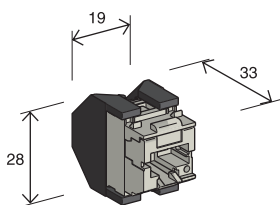

1.1 Copper Cabling

1.1.2 Volition™ RJ45 Giga Jacks

Description

RJ45 Giga Jacks

The Giga Jack offers a tool-free termination in record time. All 8 copper conductors are effortlessly terminated in one simple operation resulting in reliable interconnection.

If a wiring mistake is made you can re-use your Giga Jack several times. With its reduced depth and the different faceplate options available, it integrates perfectly in all cable ducts or wall boxes, for enhanced cable bend radius control.

Highlights

- Tool free assembly
- Choice of cable insertion orientation either from the top or bottom for enhanced cable bend radius control
- Reuseable
- Easy assembly
- UTP, FTP or STP types available

Type/Order Text

Ref.-No.

Volition™ RJ45 Giga Jack, Cat 5e , UTP, light grey
8 contacts
PU: 8 pcs/bag
MOQ: 12 bags

P28770AB