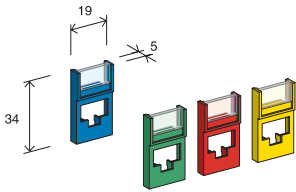

Type/Order Text

Ref.-No.

Volition™ Colour Port Identification Bezels, Giga, PU: 8 pcs/bag, MOQ: 1 bag

Allows easy identification of the function of each RJ45 port, Adapted to all patch panels (16, 24, 32 and 48 ports). Require the presence of a RJ45 Jack.

Volition™ Port Identification Bezel, Giga, Red	P33240RE
Volition™ Port Identification Bezel, Giga, Yellow	P33240JA
Volition™ Port Identification Bezel, Giga, Blue	P33240BE
Volition™ Port Identification Bezel, Giga, Green	P33240VE

Volition™ Colour Port Covers

Allows ports on standby to be covered.

Volition™ Colour Port Cover, white	P33182AA

Fibre Optic Adapters

Allows for the connection of fibre optic couplings to the 19" patch panel using the RJ-45 ports. Available either for ST or SC couplings. The fibre over length storage kit includes an arm and drum which is attached on the rear plate of the 19" patch panel enabling the correct organisation of the fibre optic cables.