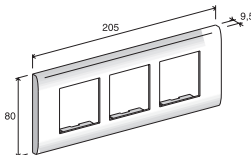

Volition™ Lid for Surface Mounted Box
RAL 9011, 205x80x9.5mm
Fits on P28695AA,
For 3, 45x45 mm modules

P28696AA