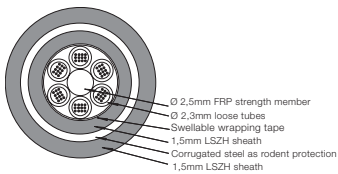

1.2 Fibre Cabling

1.2.4 Volition™ Installation Indoor/Outdoor Cable, 50/125/250µm

Type/Order Text

Ref.-No.

Indoor/Outdoor aramid yarn, without rodent protection, multimode