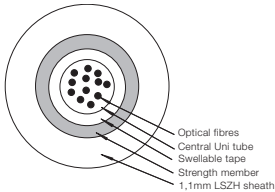

1.2 Fibre Cabling

1.2.4 Volition™ Installation Indoor/Outdoor Cable, 62,5/125/250µm

Type/Order Text

Ref.-No.

Indoor/Outdoor aramid yarn, without rodent protection, multimode

2 to 24 fibres

62,5/125 µm, 2 fibres

LSZH with aramid yarn, outer diameter: 7 mm
Length: 500 m, PU: 1, MOQ: 1

VOL-IO A62

62,5/125 µm, 4 fibres

LSZH with aramid yarn, outer diameter: 7 mm
Length: 500 m, PU: 1, MOQ: 1

VOL-IO A64

62,5/125 µm, 6 fibres

LSZH with aramid yarn, outer diameter: 7 mm
Length: 500 m, PU: 1, MOQ: 1

VOL-IO A66

62,5/125 µm, 8 fibres

LSZH with aramid yarn, outer diameter: 7 mm
Length: 500 m, PU: 1, MOQ: 1

VOL-IO A68

62,5/125 µm, 12 fibres

LSZH with aramid yarn, outer diameter: 7 mm
Length: 500 m, PU: 1, MOQ: 1

VOL-IO A612