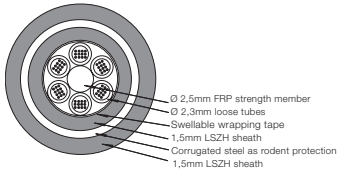

62,5/125 µm, 24 fibres

LSZH with aramid yarn, outer diameter: 8 mm
Length: 500 m, PU: 1, MOQ: 1

VOL-IO A624

48 to 144 fibres

62,5/125 µm, 48 fibres

LSZH with FRP (Fibreglass Reinforced Plastic)
outer diameter: 10,5 mm, Length: 500 m, PU: 1, MOQ: 1

VOL-IO A648

62,5/125 µm, 72 fibres

LSZH with FRP (Fibreglass Reinforced Plastic)
outer diameter: 10,5 mm, Length: 2000 m, PU: 1, MOQ: 1

VOL-IO A672

62,5/125 µm, 96 fibres

LSZH with FRP (Fibreglass Reinforced Plastic)
outer diameter: 12 mm, Length: 2000 m, PU: 1, MOQ: 1

VOL-IO A696

62,5/125 µm, 144 fibres

LSZH with FRP (Fibreglass Reinforced Plastic)
outer diameter: 15 mm, Length: 2000 m, PU: 1, MOQ: 1

VOL-IO A6144