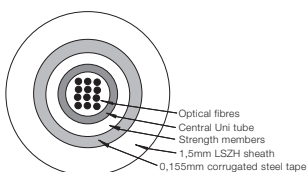

1.2 Fibre Cabling

1.2.4 Volition™ Installation Indoor/Outdoor Cable, 50/125µm

Type/Order Text

Ref.-No.

Indoor/Outdoor cables with corrugated steel armouring for full rodent protection, multimode

2 to 24 fibres

50/125 µm, 4 fibres
LSZH with aramid yarn and corrugated steel
outer diameter: 8,5 mm
Length: 4000 m, PU: 1, MOQ: 1

VOL-IO S54

50/125 µm, 6 fibres
LSZH with aramid yarn and corrugated steel
outer diameter: 8,5 mm
Length: 4000 m, PU: 1, MOQ: 1

VOL-IO S56

50/125 µm, 8 fibres
LSZH with aramid yarn and corrugated steel
outer diameter: 8,5 mm
Length: 4000 m, PU: 1, MOQ: 1

VOL-IO S58

50/125 µm, 12 fibres
LSZH with aramid yarn and corrugated steel
outer diameter: 8,5 mm
Length: 4000 m, PU: 1, MOQ: 1

VOL-IO S512

50/125 µm, 24 fibres
LSZH with aramid yarn and corrugated steel
outer diameter: 9,5 mm
Length: 4000 m, PU: 1, MOQ: 1

VOL-IO S524