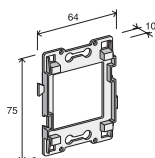

Volition™ Module Support
30% fibre glass polycarbonate, 64x75x10 mm,
Mounted between the box (surface mounting) or
Base (flush mounting) and lids
P28691AA or P28696AA

P28692AA