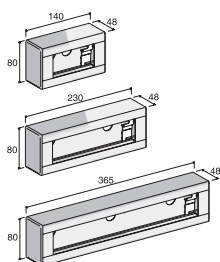

Volition™ Simple Surface Mounted Boxes

for 45x45 Modules (Anodised Aluminium)

Delivery:

- 2 half blanking covers
- 1 or 2 un-assembled earth wires (depending on variant)

Volition™ Simple Surface Mounted Box, 140x80x48 for 2 sockets **P28452AA**

Volition™ Simple Surface Mounted Box, 230x80x48 for 4 sockets **P28454AA**

Volition™ Simple Surface Mounted Box, 365x80x48 for 7 sockets **P28457AA**

Volition™ Double Surface Mounted Boxes

for 45x45 Modules (Anodised Aluminium)

Delivery:

- 4 half blanking covers
- 2 or 4 un-assembled earth wires (depending on variant)

Volition™ Double Surface Mounted Box, 185x120x60 for 2x3 sockets **P28463AA**

Volition™ Double Surface Mounted Box, 275x120x60 for 2x5 sockets **P28465AA**

Volition™ Double Surface Mounted Box, 365x120x60 for 2x7 sockets **P28467AA**