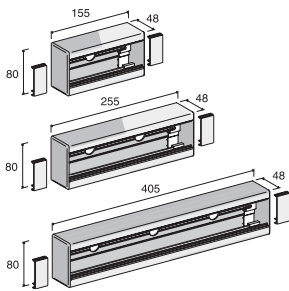

1.1 Copper Cabling

1.1.3 Volition™ 50x50 Module Supports

Description

50x50 Module Supports

Easy to install, the boxes are either pre-pierced for cable entry or are provided with push-in openings.

The range includes models for different applications:

- Wall mounting boxes in ABS, single socket or multiple sockets
- Surface mounted or flush mounted boxes in aluminium, single and double versions, several lengths available
- Floor boxes, for use in computer centres or offices with false floors

Type/Order Text

Ref.-No.

Volition™ Surface Mounted Single Box, RAL 9011

RAL9011, For 1, 50x50 mm module

Volition™ 65x65x48 Surface Mounted Single Box, RAL 9011

P28410AA

Volition™ Simple Surface Mounted Boxes

for 50x50 Modules (Anodised Aluminium)

Delivery:

- 2 half blanking covers
- 1 or 2 un-assembled earth wires (depending on variant)

Volition™ Simple Surface Mounted Box, 155x80x48 for 2 sockets

267585VA

Volition™ Simple Surface Mounted Box, 255x80x48 for 4 sockets

267575VA

Volition™ Simple Surface Mounted Box, 365x80x48 for 7 sockets

267576VA

Volition™ Double Surface Mounted Boxes

for 50x50 Modules (Anodised Aluminium)

Delivery:

- 4 half blanking covers
- 2 or 4 un-assembled earth wires (depending on variant)

Volition™ Double Surface Mounted Box, 185x120x60 for 2x3 sockets

P28610AA

Volition™ Double Surface Mounted Box, 275x120x60 for 2x5 sockets

P28611AA

Volition™ Double Surface Mounted Box, 365x120x60 for 2x7 sockets

P28612AA

Volition™ Blanking Plugs

Volition™ 50x50 mm Full Cover

12391500