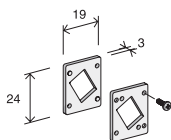

ST adapter, 24x19x3mm	P33425AA
ST coupling, Screws supplied for fixing to the patch panels	

SC adapter, 24x19x3mm	P33420AA
SC coupling, Screws supplied for fixing to the patch panels	

Storage kit, 160x100x38mm	P33415AA
Including an arm and a drum	