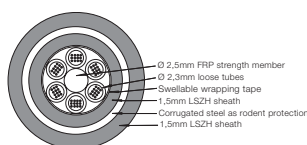

48 to 144 fibres

50/125 µm, 48 fibres
LSZH with corrugated steel
outer diameter: 14,5 mm, Length: 2000 m, PU: 1, MOQ: 1

VOL-IO S548

50/125 µm, 72 fibres
LSZH with corrugated steel
outer diameter: 14,5 mm, Length: 2000 m, PU: 1, MOQ: 1

VOL-IO S572

50/125 µm, 96 fibres
LSZH with corrugated steel
outer diameter: 16,5 mm, Length: 2000 m, PU: 1, MOQ: 1

VOL-IO S596

50/125 µm, 144 fibres
LSZH with corrugated steel
outer diameter: 22,5 mm, Length: 2000 m, PU: 1, MOQ: 1E

VOL-IO S5144