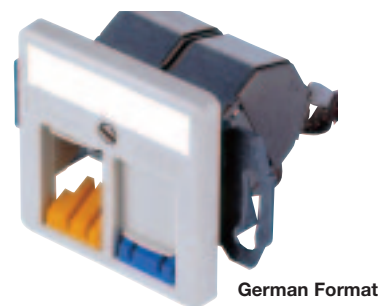

1.1 Copper Cabling

1.1.2 Volition™ RJ45 Faceplates and Sockets

Description

Socket and Faceplates

The Giga faceplate enables Giga Jacks to be used with wall adapters and can work in flush mount or surface mount applications. The faceplates are available in different formats to suit local requirements (German, American, UK, Swiss), in either 2 or 4 ports.

They are available in two colours (RAL1013, RAL9010) and are complete with a label holder and port icons for detailed port identification.